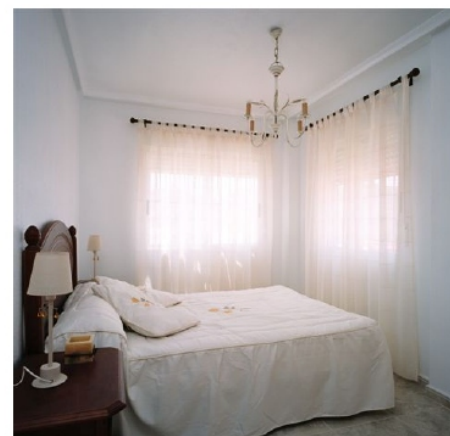

Schlafzi.	Konstruierte Fläche ca.	Grund ca.	Bäder	Terr.	Keller	Möbel	Garage	Parking	Pool	Heizung	Geschäfte	Baujahr
Bedrooms	Constr. area approx	Plot ca.	Bathr.	Terr.	Cellar	Furniture	Garage	Parking	Pool	Heating	Shops	Year built
Dormitor.	Superficie constr. apr.	Parc.ca.	Baños	Ter.	Sotano	Muebles	Garage	Parking	Pisc.	Calefacción	Tiendas	Año constr.
2	71,04	Com	1	1	-	Küche-Kitchen	-	x	Com	-	500 m	new

Hier etwas für jemanden der es spanisch-ländlich mag. Ein Appartement mit allem was dazu gehört. Der Ort bietet alles für den täglichen Gebrauch. Grössere Einkäufe erledigt man dann in Orihuela. Orihuela selbst hat rund 130.000 Einwohner und ist die Gemeindehauptstadt von Orihuela Costa. Die Küche wurde voll ausgestattet. Sie brauchen nur noch die Möbel Ihres Geschmackes addieren. Es gibt Telefon-Vorinstallation.

Here something for someone who likes Spanish-rural. An apartment equipped with everzthing one needs. The site offers everything for daily use. Bigger purchases can be done in Orihuela. Orihuela itself has around 130,000 inhabitants and is the capital town of Orihuela Costa. The kitchen was fully equipped. You only need to add the furniture to your taste. There are telephone preinstallations.

A quien le gusta vivir españolizado y tradicional, cerca de la playa, ha encontrado su vivienda ideal. Un apartamento con todo lo que se necesita. El lugar ofrece todo lo que se necesita para las necesidades diarias. Compras mayores se hacen en Orihuela. Orihuela tiene unos 130000 habitantes y es la ciudad principal de Orihuela Costa. La cocina contiene todo lo necesario. Solamente tienen que añadirle los muebles de su gusto. Existe una preinstalación de teléfono.